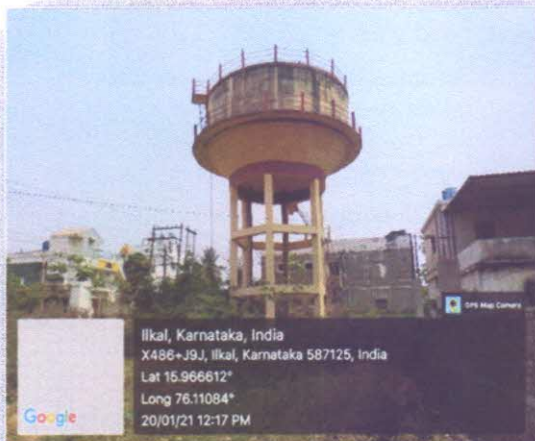

**SHRI VIJAYA MAHANTESH ARTS AND COMMERCE COLLEGE
FOR WOMEN
ILKAL**

Construction of Tanks and Bunds