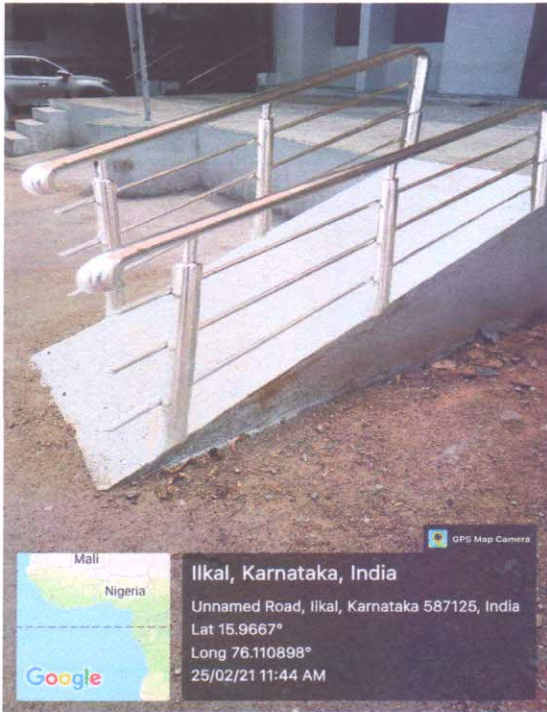

Ramp for Disabilities

Principal
S. V. M. Arts and Commerce
Women's College, ILKAL-587125