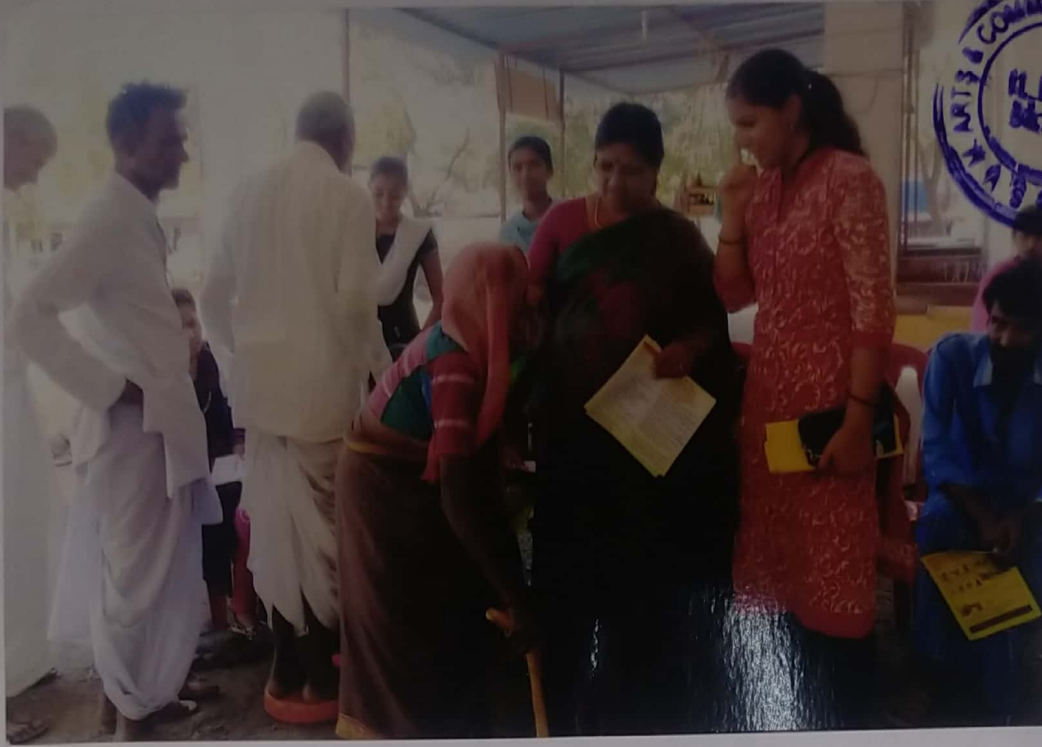

**N.S.S. OFFICER
S.V.M. Arts & Commerce
Women's College, ILKAL**

Free Health Check-up Camp

N.S.S. OFFICER
S.V.M. Arts & Commerce
Women's College, ILKAL

PRINCIPAL
S. V. M. Arts & Commerce
College for Women, ILKAL

ಶ್ರೀ ವಿಜಯ ಮಹಾಂತೇಶ ಕಲೆ ಹಾಗೂ ವಾಣಿಜ್ಯ ಮಹಿಳಾ ಮಹಾವಿದ್ಯಾಲಯ, ಇಳಕಲ್
ರಾಷ್ಟ್ರೀಯ ಸೇವಾ ಯೋಜನೆಯ ವಾರ್ಷಿಕ ವಿಶೇಷ ಶಿಬಿರ-2017-18
ದಿನಾಂಕ : 12.02.2018 ರಿಂದ 18.02.2018

ಘಟಕ 1 ಮತ್ತು 2 ರ ಹಾಜರಾತಿ

ಕ್ರ. ಸಂ	ಸ್ವಯಂ ಸೇವಕಿಯರ ಹೆಸರು	ಜಾತಿ/ವರ್ಗ	ತರಗತಿ	12.02.2018	13.02.2018	14.02.2018	15.02.2018	16.02.2018	17.02.2018	18.02.2018
1	Deepa K. Basarakoda		BA 3rd yr	DBKB	DBKB	DBKB	DBKB	DBKB	DBKB	DBKB
2	Shanta S.		BA 3rd yr	S	S	S	S	S	S	S
3	Manjula V. Bittale		BA IVth	Manjula	Manjula	Manjula	Manjula	Manjula	Manjula	Manjula
4	Sunitha S. Hoolageri		BA IVth	Su.	Su.	Su.	Su.	Su.	Su.	Su.
5	Rekha I. Angadi		B.com IVth	Rkha	Rkha	Rkha	Rkha	Rkha	Rkha	Rkha
6	Nivedita V. Talageri		B.com IInd	N.v.t	N.v.t	N.v.t	N.v.t	N.v.t	N.v.t	N.v.t
7	Savita S. Talikoti		B.com Ist	Savita	Savita	Savita	Savita	Savita	Savita	Savita
8	Meghana H		B.com IInd	Mell	Mell	Mell	Mell	Mell	Mell	Mell
9	Shilpa P. Ghorpade		B.com Ist	Shilpa	Shilpa	Shilpa	Shilpa	Shilpa	Shilpa	Shilpa
10	Shakuntala K. Sompura		B.com Ist	S	S	S	S	S	S	S
11	Tejashwini Badigera		BA IVth	T	T	T	T	T	T	T
12	Shweta Dhote		B.com IVth	S.S.Dhote	S.S.Dhote	S.S.Dhote	S.S.Dhote	S.S.Dhote	S.S.Dhote	S.S.Dhote
13	Gyanamm Kandkur		BA IVth	Gzeel	Gzeel	Gzeel	Gzeel	Gzeel	Gzeel	Gzeel
14	Laxmi Naragund		BA VIth	Bzeed	Bzeed	Bzeed	Bzeed	Bzeed	Bzeed	Bzeed
15	Pratibha Gugari		BA VIth	Pratibha	Pratibha	Pratibha	Pratibha	Pratibha	Pratibha	Pratibha
16	Parvati Tanjadagi		BA IVth	Parvati	Parvati	Parvati	Parvati	Parvati	Parvati	Parvati
17	Ma.sarva Katoal		B.com VIth	Mak	Mak	Mak	Mak	Mak	Mak	Mak
18	Gouramma Hiremath		B.com IVth	Gouramma	Gouramma	Gouramma	Gouramma	Gouramma	Gouramma	Gouramma
19	Minakshi Sejjan		BA Ist	mns	mns	mns	mns	mns	mns	mns
20	Sharanamma Vandal		BA Ist	SBY	SBY	SBY	SBY	SBY	SBY	SBY
21	Savita R. Balloli		B.com Ist	Savita	Savita	Savita	Savita	Savita	Savita	Savita
22	Susuma V Guled		B.com Ist	Srudeel	Srudeel	Srudeel	Srudeel	Srudeel	Srudeel	Srudeel
23	Bhagyaashri S. kumbhar		BA VIth	Bhag see	Bhag see	Bhag see	Bhag see	Bhag see	Bhag see	Bhag see
24	Yamanamma Kurubar		BA IVth	Y.S.Kurubar	Y.S.Kurubar	Y.S.Kurubar	Y.S.Kurubar	Y.S.Kurubar	Y.S.Kurubar	Y.S.Kurubar
25	Gayatri Benakanadhoni		BA VIth	G.M.B	G.M.B	G.M.B	G.M.B	G.M.B	G.M.B	G.M.B

PRINCIPAL
S. V. M. Arts & Commerce
College for Women, ILKAL