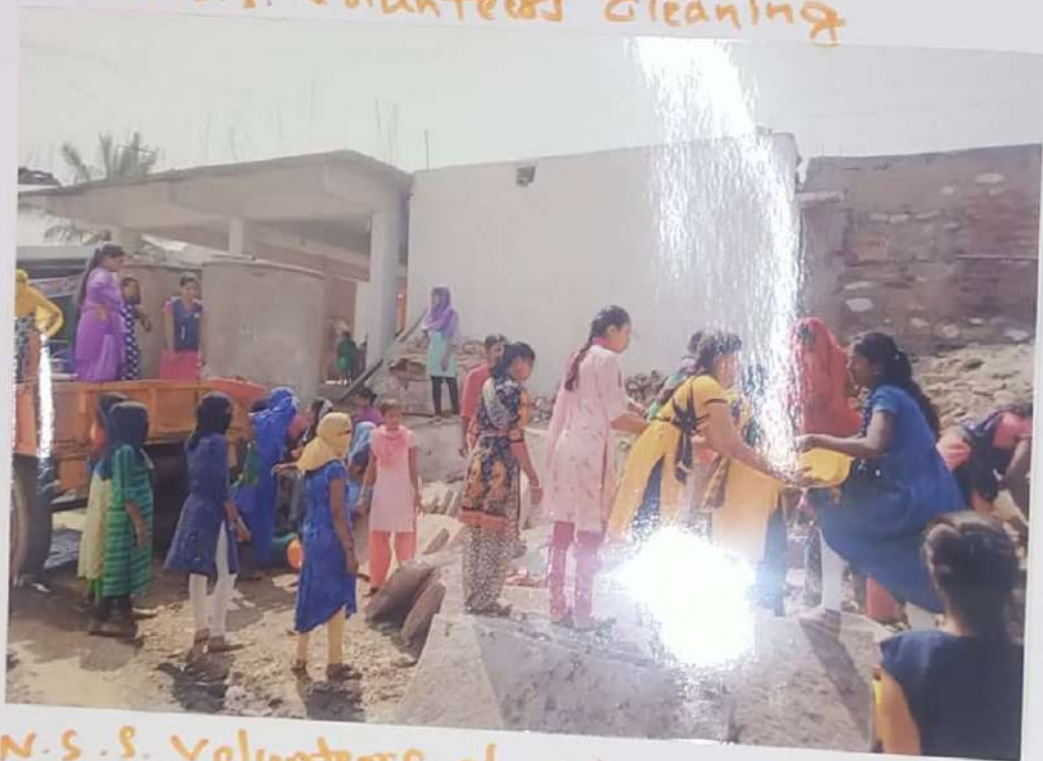

N.S.S. volunteers cleaning streets at Maratiger adopted village

PRINCIPAL
S. V. M. Arts & Commerce
College for Women, ILKAL